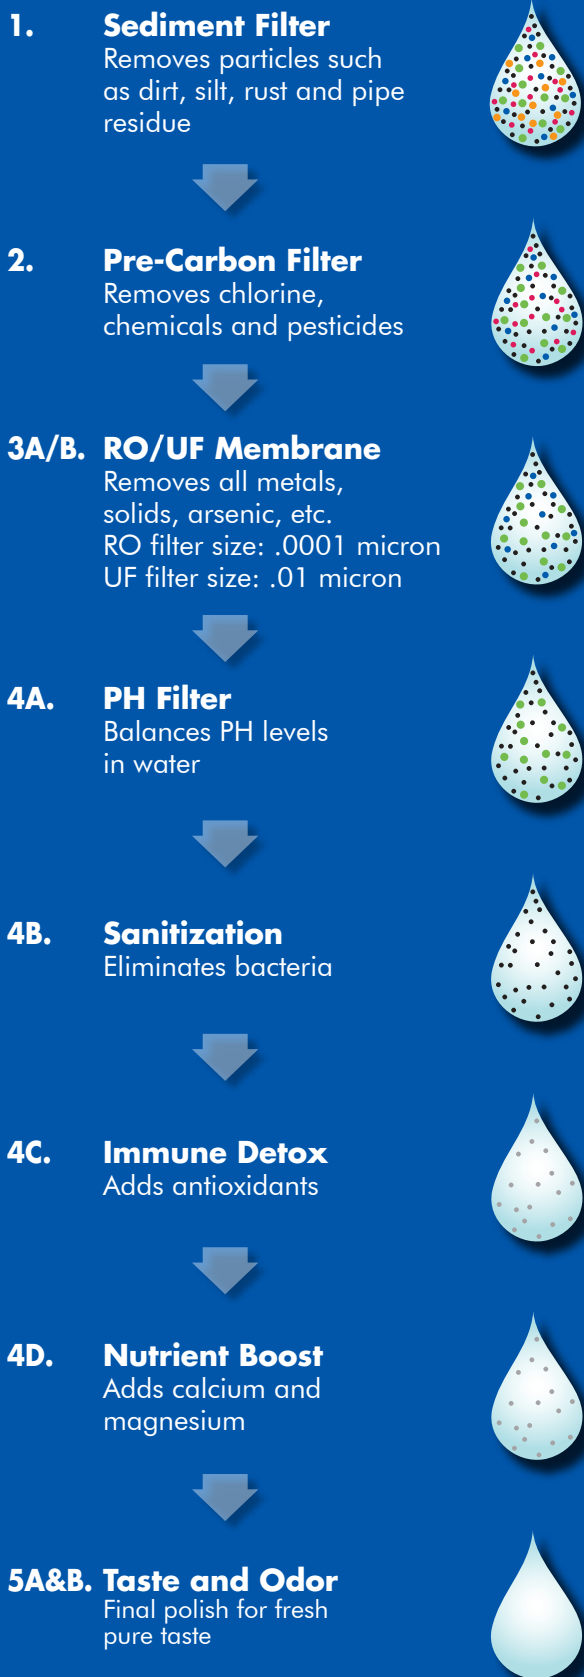

**Be Smart!
Be Healthy!
Go Green!**

“The number one reason for early fatigue is dehydration, not a lack of fuel.”

— Dr. Julie Burns

518-899-5555

The Nine Stage Water Purification Process

Height: 51.9" / Width: 14.9" / Depth: 19.3"
Colors: Black and White
Cold Water Capacity: 4.3 Gallons
Hot Water Capacity: 1.3 Gallons